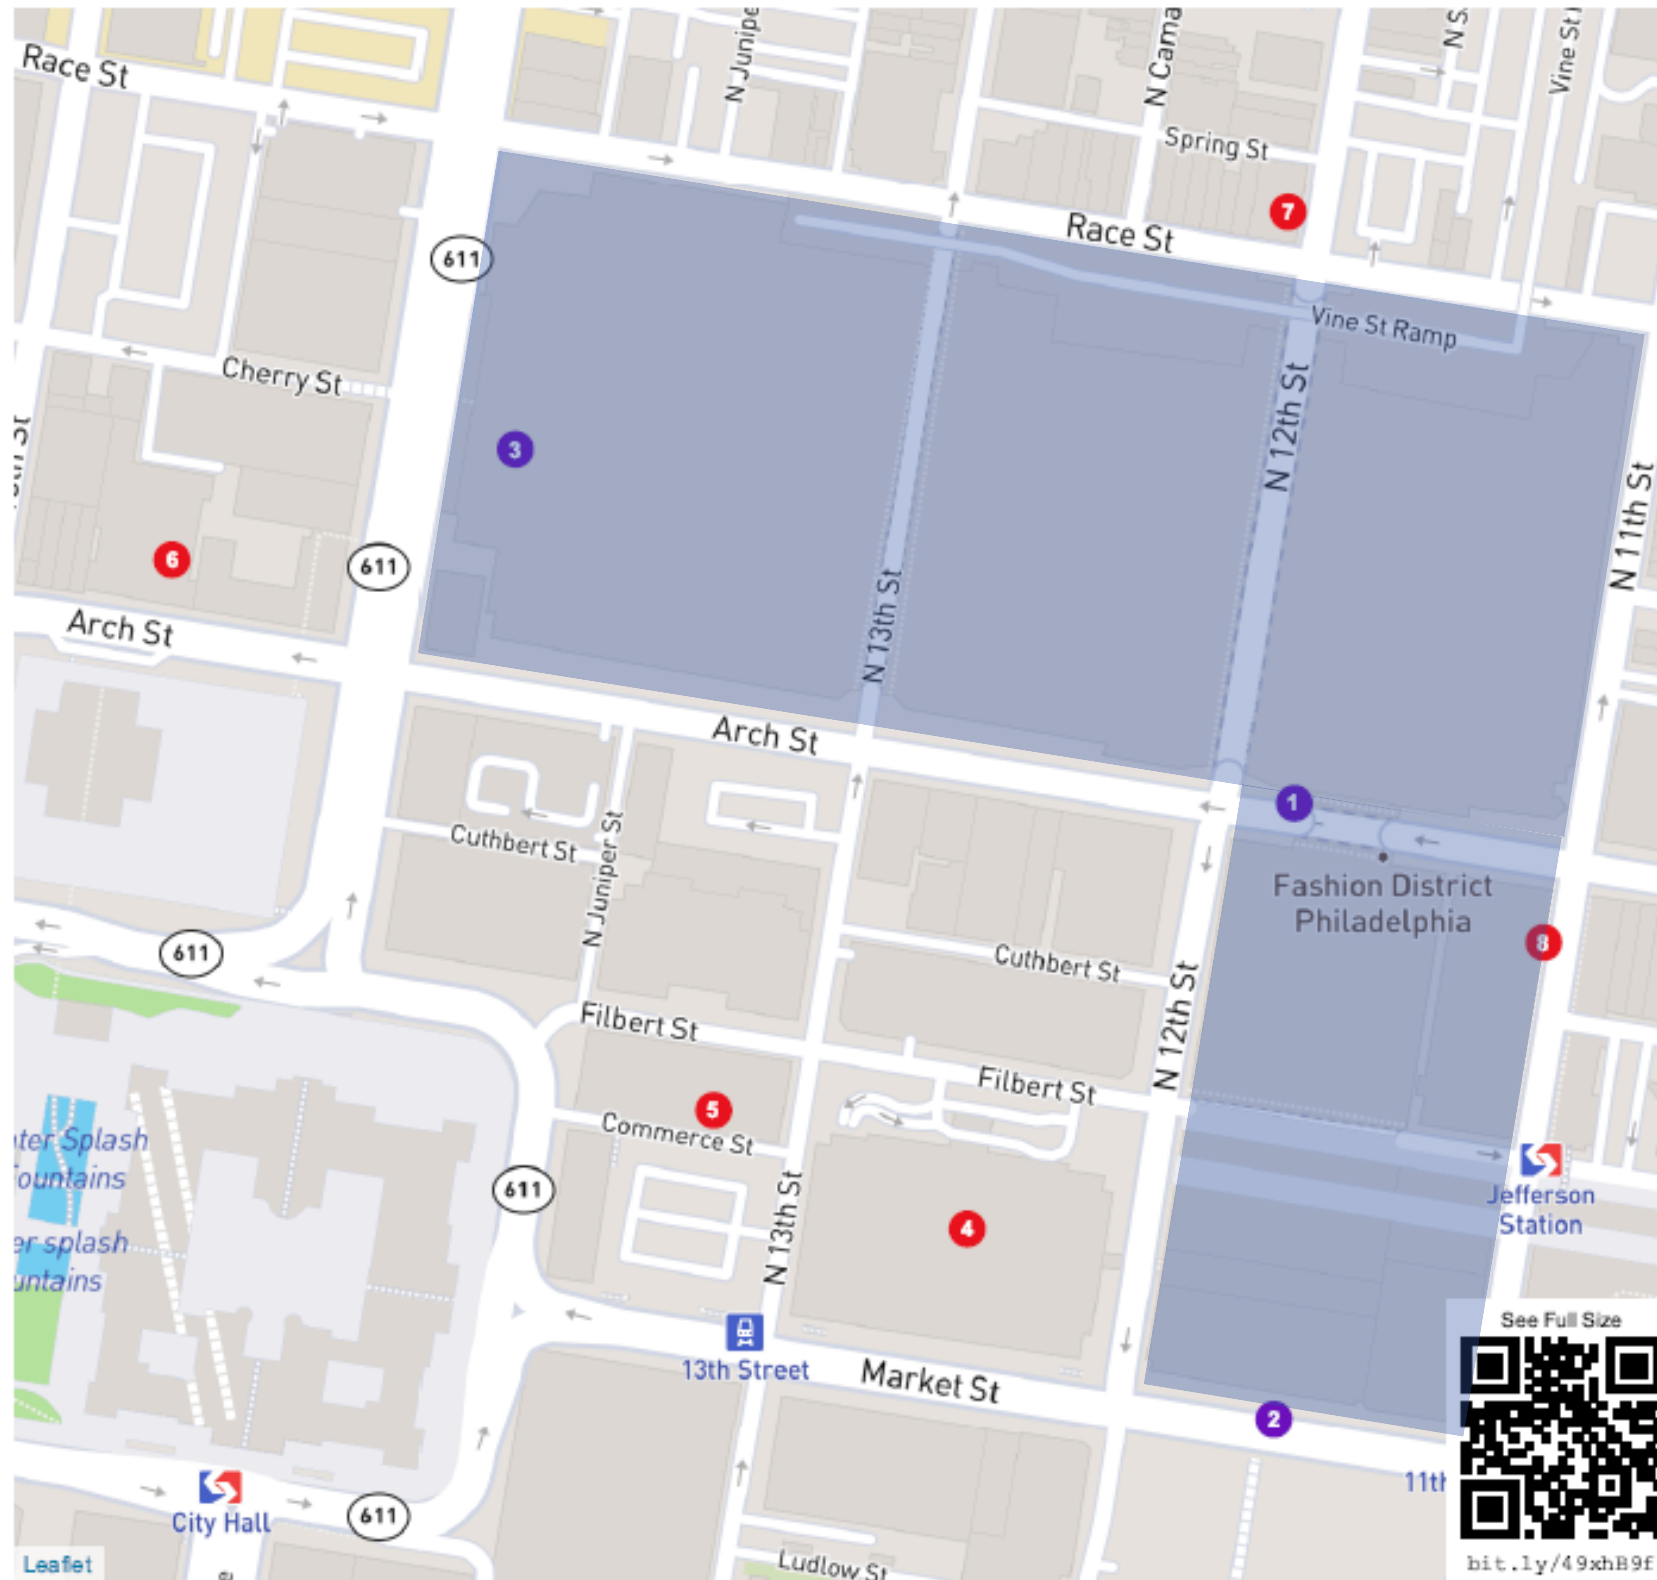

# NACA 2025 Hotel Map

## Pennsylvania Convention Center Entrances

- 1 Arch Street Entrance
- 2 Market Street Entrance
- 3 Broad Street Entrance

## Hotels

- 4 Philadelphia Marriott Downtown
- 5 The Notary Hotel, Philadelphia
- 6 Le Méridien Philadelphia
- 7 Four Points by Sheraton Philadelphia Center City
- 8 Hilton Garden Inn Philadelphia Center City